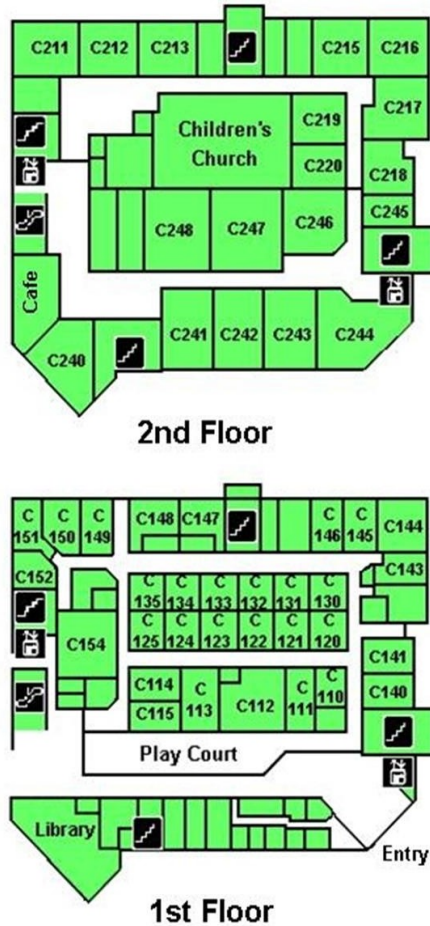

Birth–College

Children

Birth - Kindergarten		Building C, 1st Floor
1st Grade	C211	Davidson / Ruthven / Wight
2nd Grade	C213	Evans / Williamson
3rd Grade	C216	Andrew
4th Grade	C217	Armstrong / Howard
5th Grade	C219	Mosser / Pan

Students

6th Grade Boys	A205	Oliver
6th/7th Grade Girls	A207	Samplaski
7th/8th Grade Boys	A229	Baca / Loftin
8th Grade Girls	A217	Schisel / McCoy
9th Grade Boys	A230	Bruner / McCoy
9th Grade Girls	A219	DeLaCruz
10th Grade Girls	A224	Collier
10th/11th Grade Boys	A232	DeLaCruz / Samplaski
11th Grade Girls	A220	Smith
12th Grade Girls	A222	Hogan / Beane
12th Grade Boys	A228	Beane

All Connect Groups meet 9:30-10:45am.

Classrooms beginning with "A" are in the Student Building.

Classrooms beginning with "C" are in the Children's Building.

Room Locator Map

Student Building

Children's Building