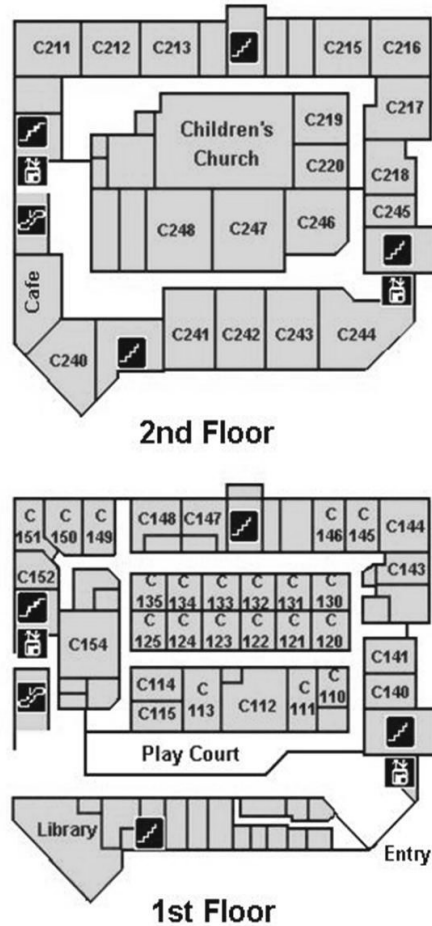

Birth–College

Children

Birth - Kindergarten		Building C, 1st Floor
1st Grade	C211	Davidson / Ruthven / Wight
2nd Grade	C213	Evans / Williamson
3rd Grade	C216	Andrew
4th Grade	C217	Armstrong / Howard
5th Grade	C219	Mosser / Pan

All Connect Groups meet 9:30-10:45am.

Classrooms beginning with "A" are in the Student Building.
Classrooms beginning with "C" are in the Children's Building.

Room Locator Map

Student Building

Children's Building