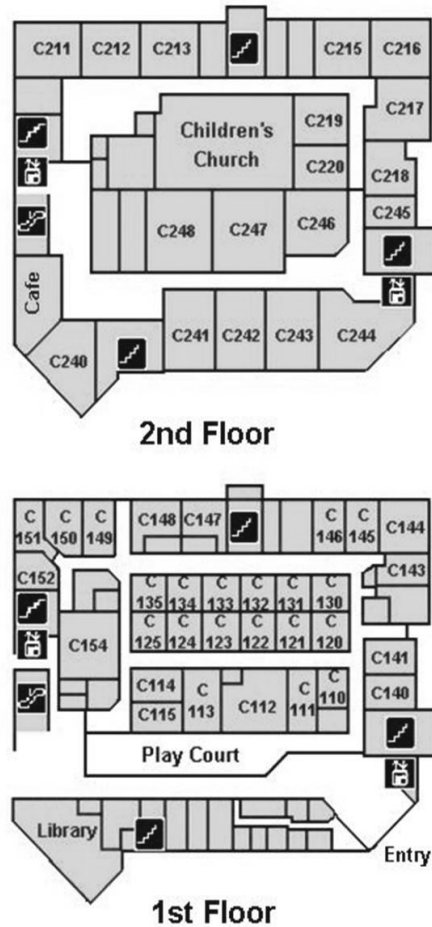

Room Locator Map

Student Building

Children's Building

CONNECT GROUP DIRECTORY

Birth–College

Children

Birth - Kindergarten		Building C, 1st Floor
1st Grade	C211	Davidson / Ruthven / K. Wight
2nd Grade	C213	Evans / R. Wight
3rd Grade	C216	Andrew
4th Grade	C217	Armstrong / Howard
5th Grade	C219	Mosser / Pan

Students

6th Grade Girls	A232	Schisel
6th/7th Grade Guys	A222	Olivier / Loftin
7th Grade Girls	A220	Samplaski
8th Grade Girls	A228	Wimberly
8th Grade Guys	A224	Baca
9th Grade Girls	A207	Hogan
9th Grade Guys	A205	Samplaski / Guerrero
10th Grade Girls	A215	D. DeLaCruz
10th Grade Guys	A227	D. Bruner / McCoy
11th Grade Girls	A217	Collier / L. Bruner
11th/12th Grade Guys	A229	J. DeLaCruz
12th Grade Girls	A219	Smith

All Connect Groups meet 9:30-10:45am.

Classrooms beginning with "A" are in the Student Building.
Classrooms beginning with "C" are in the Children's Building.