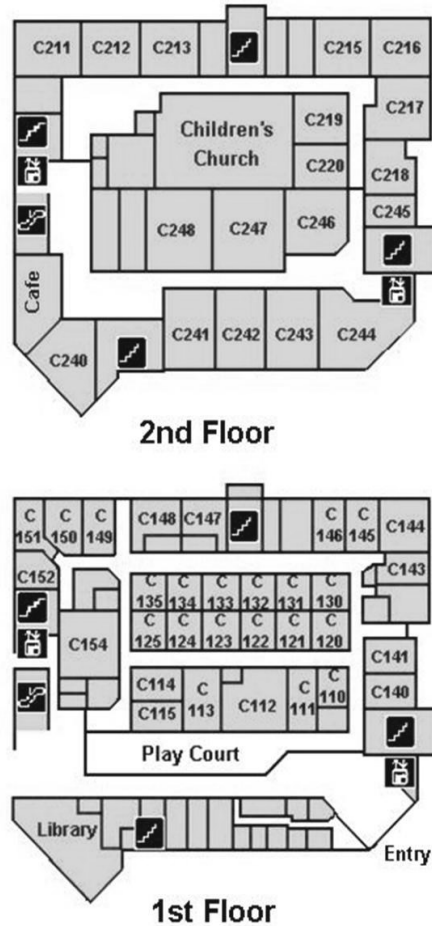

## Children

Birth - Kindergarten		Building C, 1st Floor
1st Grade	C211	Davidson / Ruthven / Wight
2nd Grade	C213	Evans / Williamson
3rd Grade	C216	Andrew
4th Grade	C217	Armstrong / Howard
5th Grade	C219	Mosser / Pan

All Connect Groups meet 9:30-10:45am.

Classrooms beginning with "A" are in the Student Building.  
Classrooms beginning with "C" are in the Children's Building.

# Room Locator Map

Student Building

Children's Building