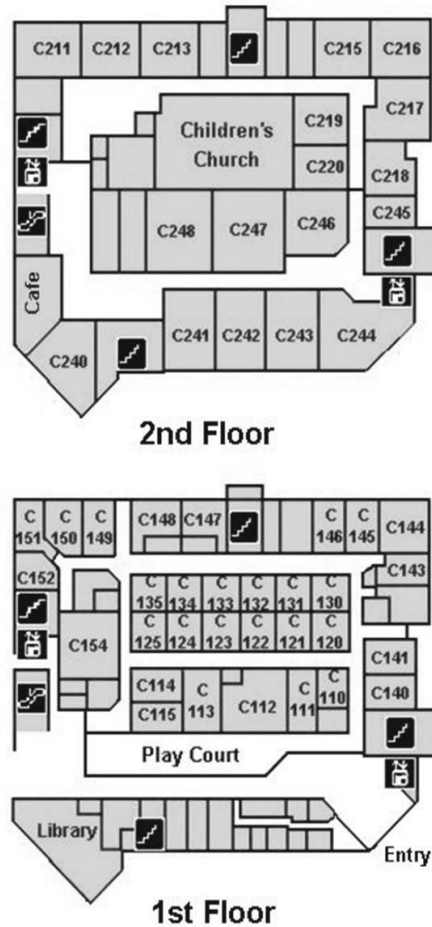

All Connect Groups meet 9:30-10:45am.

Classrooms beginning with "A" are in the Student Building.  
Classrooms beginning with "C" are in the Children's Building.

# Room Locator Map

Student Building

Children's Building